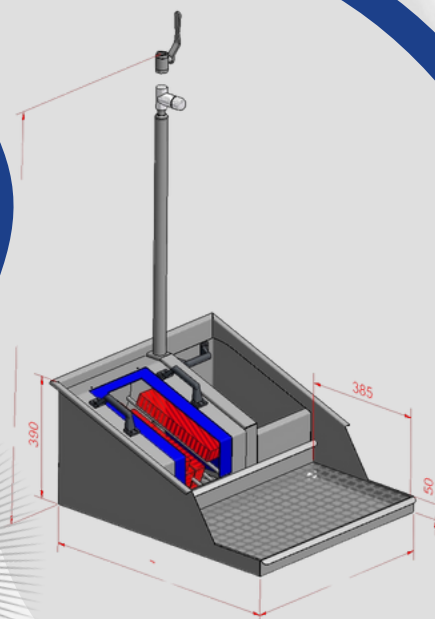

TECHNICAL DATA (FF 0066-21920)

- Weight: 43kg
- Dimensions: 1350 mm x 670 mm x 799mm

FF KENKIEN PESUPIESTE

“

FF shoe washer can be used to clean the bottom of half-boot and safety shoes easily and effortlessly. There is no motor in the washer, but shoes can be wiped into the scrubber brushes. The grating in front of the shoe washer collects the bulky dirt from the bottom of the shoe. As standard, the scrubber also has a wash brush with an arm, which makes it easy to remove the dirt at the grid level. In the scrubber is own container for the detergent. If necessary, rinse the shoes in the detergent solution before brushing.